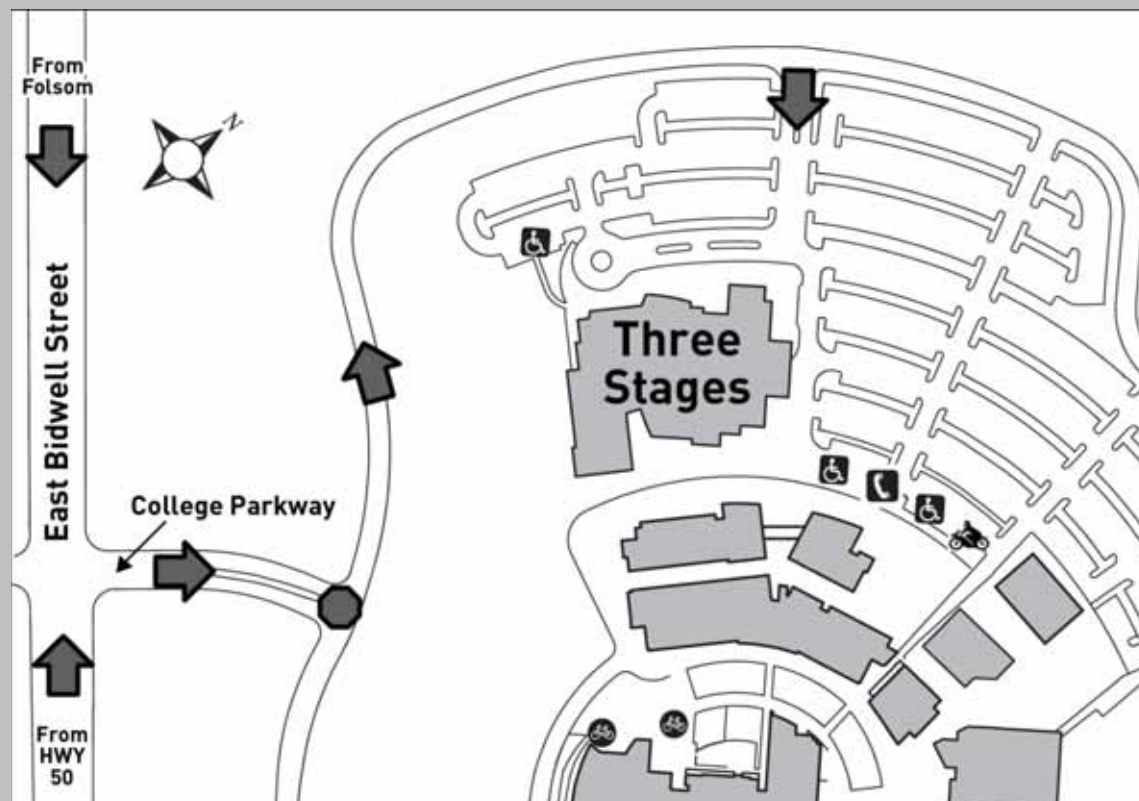

# DRIVING DIRECTIONS

THREE STAGES AT FOLSOM LAKE COLLEGE  
10 COLLEGE PARKWAY · FOLSOM, CA 95630  
TICKET OFFICE 916-608-6888

FROM SACRAMENTO AREA: Take Highway 50 east toward Lake Tahoe. Exit at East Bidwell Street / Scott Road and turn left at the signal light. Continue on East Bidwell. Pass Power Center Drive and the Broadstone shopping centers. Turn right onto College Parkway to enter campus.

FROM LAKE TAHOE AREA: Take Highway 50 west toward Sacramento. Exit at East Bidwell Street / Scott Road and turn right at the signal light. Continue on East Bidwell. Pass Power Center Drive and the Broadstone shopping centers. Turn right onto College Parkway to enter campus.

FROM ROSEVILLE AREA: Go east on Douglas Boulevard. Turn right onto Folsom-Auburn Road. Turn left onto Folsom Lake Crossing which becomes East Natoma Street. Turn right onto Blue Ravine Road. Turn left at Oak Avenue Parkway, then left on East Bidwell Street. Turn left onto College Parkway (opposite Nesmith Court) to enter campus.

## FROM COLLEGE PARKWAY:

Turn left at stop sign.

Continue on until first right turn at parking lot entrance.

Three Stages is on the right hand side.

**PARKING IS FREE ON WEEKENDS**